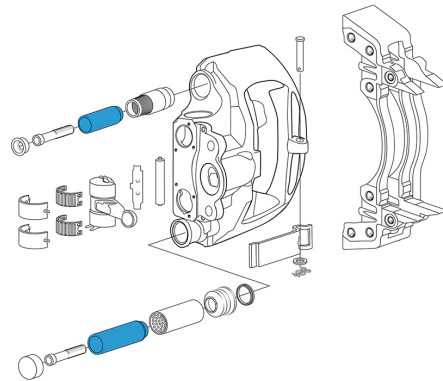

BRAKE CALIPERS REMANUFACTURED

24-months warranty with
unlimited mileage

remanufactured and optimised

Guide bolts

The newly inserted, hard chrome-plated guide bolts ensure significantly improved weathering resistance. As a result, the anti-friction properties of the brake calipers last much longer.

Sealing collars and bellows

By optimising the chemical composition of the silicone used in the sealing collars and bellows, we have managed to increase the resistance.

Potentiometers and contact pins

The additionally sealed potentiometers and electroplated contact pins of the plug's contact pin are less sensitive to moisture. The risk of corrosion damage and contact resistance is reduced to a minimum.