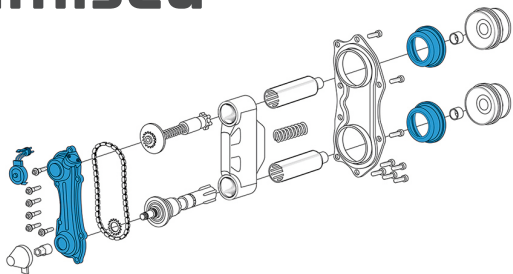

BRAKE CALIPERS REMANUFACTURED

24-months warranty with
unlimited mileage

remanufactured and optimised

Guide bolts

The newly inserted, hard chrome-plated guide bolts ensure significantly improved weathering resistance. As a result, the anti-friction properties of the brake calipers last much longer.

Sealing collars and bellows

By optimising the chemical composition of the silicone used in the sealing collars and bellows, we have managed to increase the resistance.

Potentiometers and contact pins

The additionally sealed potentiometers and electroplated contact pins of the plug's contact pin are less sensitive to moisture. The risk of corrosion damage and contact resistance is reduced to a minimum.